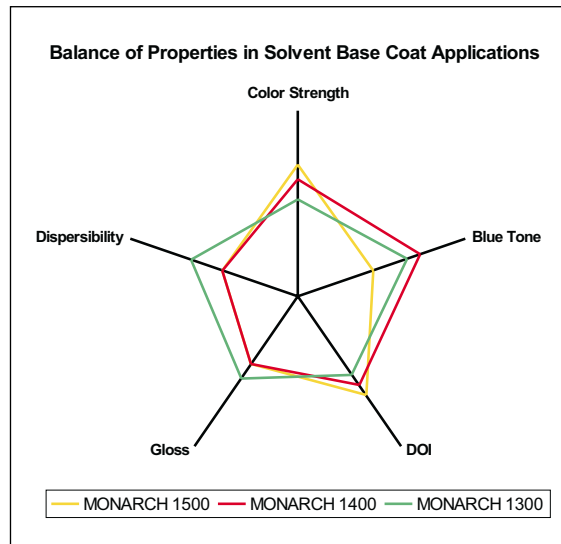

SPECIAL BLACK –
HIGH COLOR PIGMENT BLACK

MONARCH[®] 1400

MONARCH[®] 1400 pigment black provides high masstone jetness in performance automotive and industrial coating applications.

Product Form: Fluffy

Application Information

Liquid Coatings

MONARCH 1400 pigment black is aimed at liquid and powder coatings requiring high color properties such as those used in automotive base coat.

The pigment exhibits high color strength and blue undertone characteristics in both solvent and aqueous systems compared to other products in the range.

MONARCH 1400 disperses similarly to other pigments with exceptionally high surface areas.

MONARCH 1400 is a fluffy pigment black with a typical bulk density of 21 lb/ft³ (336 g/L).

Performance Comparison to Other High Color Pigment Blacks