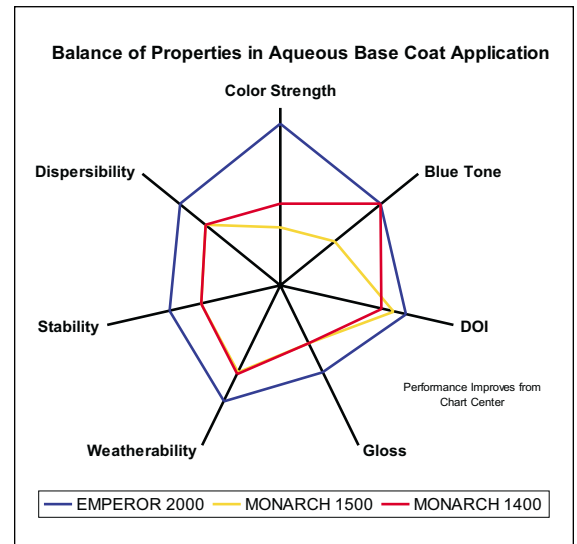

SPECIAL BLACK –
HIGH COLOR PIGMENT BLACK

MONARCH[®] 1400

MONARCH[®] 1400 pigment black provides high masstone jetness in performance automotive and industrial coating applications.

Product Form: Fluffy

Application Information

Liquid Coatings

MONARCH 1400 pigment black is aimed at liquid and powder coatings requiring high color properties such as those used in automotive base coat.

The pigment exhibits high color strength and blue undertone characteristics in both solvent and aqueous systems compared to other products in the range.

MONARCH 1400 disperses similarly to other pigments with exceptionally high surface areas.

MONARCH 1400 is a fluffy pigment black with a typical bulk density of 21 lb/ft³ (336 g/L).

Performance Comparison to Other High Color Pigment Blacks